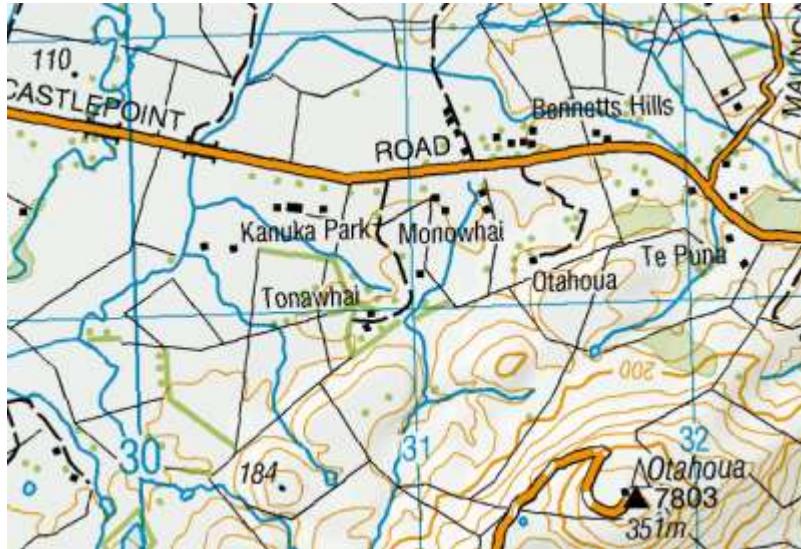

Otahoua: 1887 School was open for 1 year on a farm on the Castlepoint Road owned in 2012 by Masterton Deputy Mayor Jane Terpstra and her husband. 7 Kilometres East on Masterton Castlepoint Road

Otahoua-